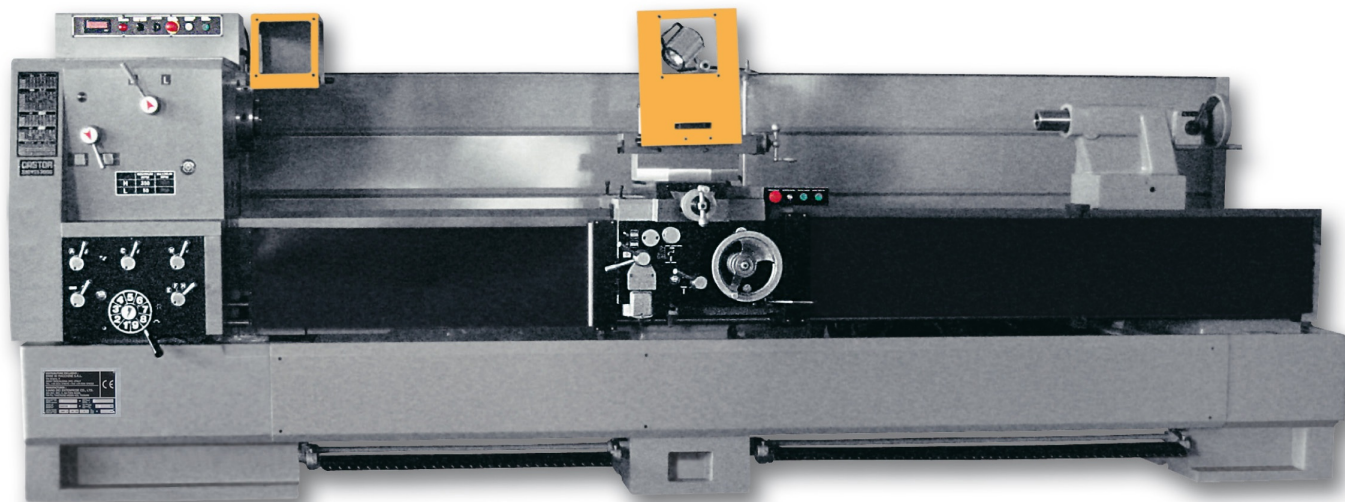

**Tornio Castor 330VS-M X 1000/1500/2000/3000/4000 / Lathe Castor 330VS-M X  
1000/1500/2000/3000/4000**

- Marca Castor
- Modello 330VS-M X 1000/1500/2000/3000/4000
- Parallelo
- Macchina nuova

**SIDICOM**