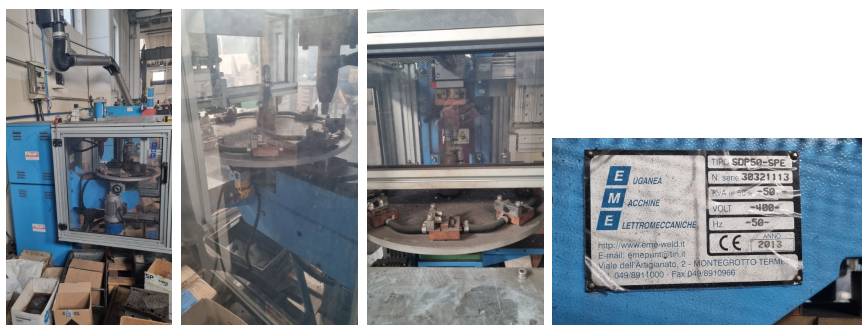

Puntatrice EME / Welding Control Unit Eme

- Make Eme
- Type DSP50-SPE
- Volt/Hz 400/50
- Rotary table
- With jsut a few worked hours
- Year 2013 CE

SIDICOM

Sede Amm/Comm.:
 Via Bachelet, 20
 35010 LIMENA (PD) -ITALY