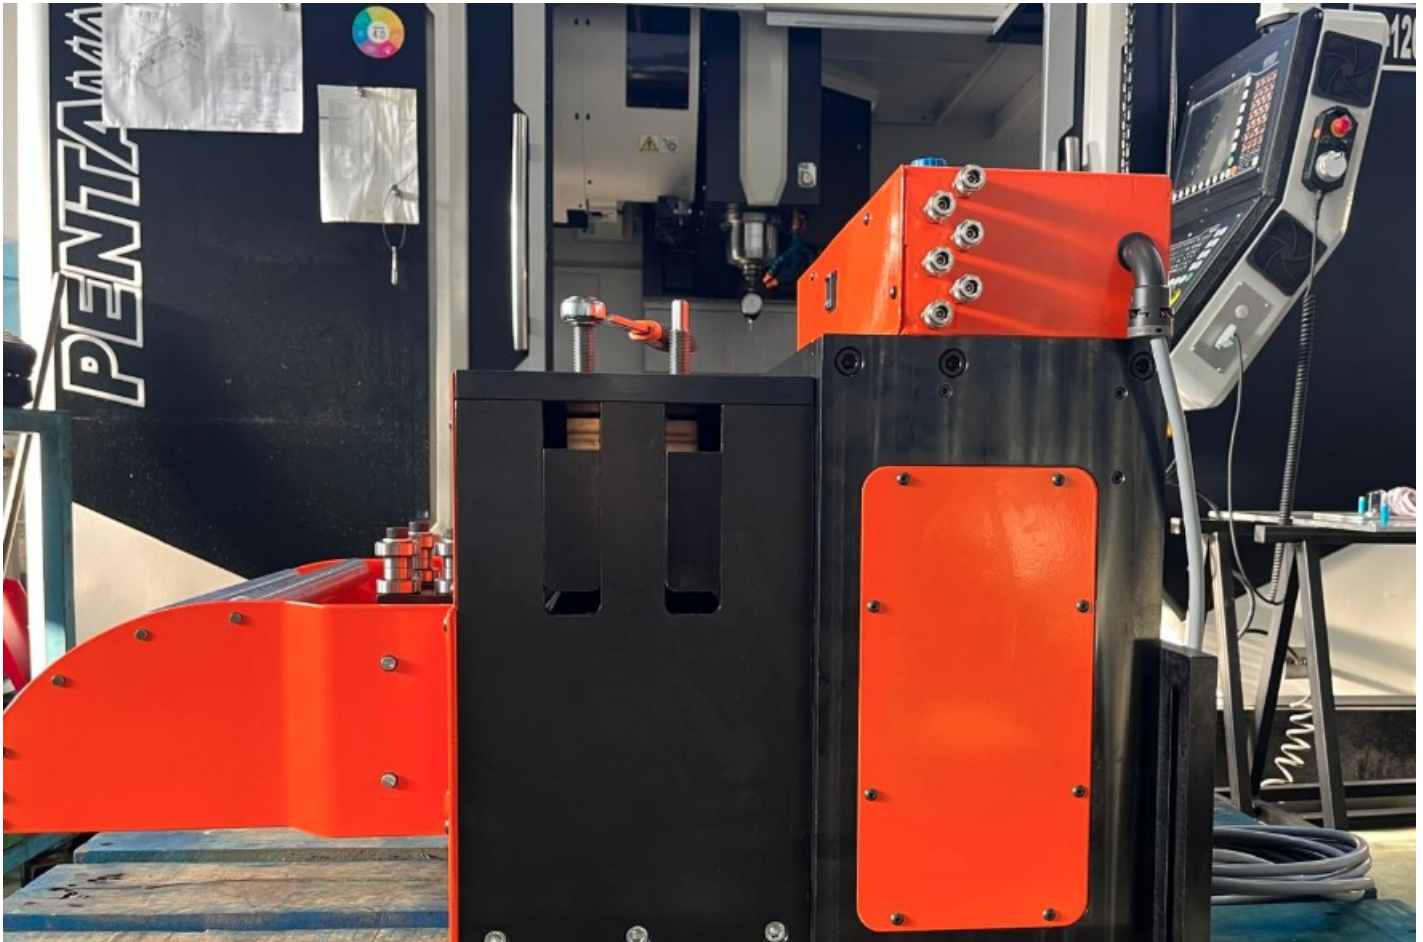

Alimentatore elettronico NUOVO Sidicom / Electronic Feeder NUOVO Sidicom

- Brand Sidicom
- Capacity: 400 x 3 mm
- Pilot opening
- Solid rollers
- Extremely robust structure, machined and milled from solid block
- Plate for fixing on press with manual adjustment of 100 mm
- 4 free exits
- Epicyclic kinematics (unique in the market for maximum precision on the pitch)