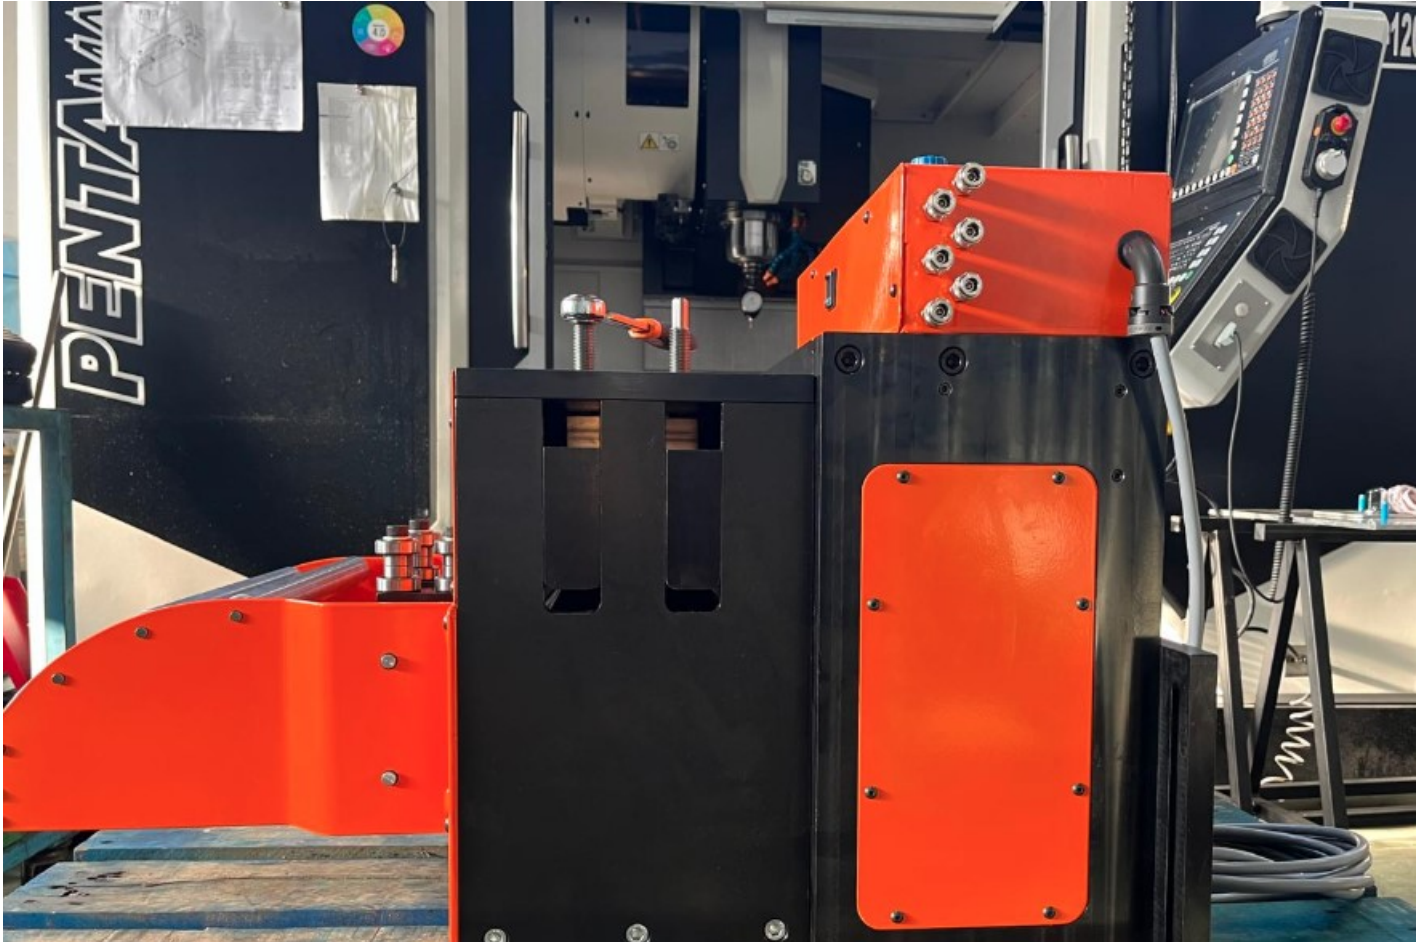

Alimentatore elettronico NUOVO Sidicom / Electronic Feeder NUOVO Sidicom

- Brand Sidicom
- Capacity: 400 x 3 mm
- Pilot opening
- Solid rollers
- Extremely robust structure, machined and milled from solid block
- Plate for fixing on press with manual adjustment of 100 mm
- 4 free exits
- Epicyclic kinematics (unique in the market for maximum precision on the pitch)