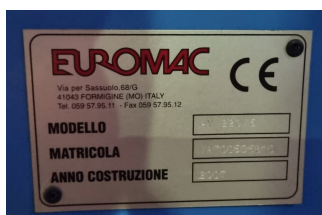

Scantonatrice Euromac 220 x 6 mm / Notching machine Euromac 220 x 6 mm

- Make Euromac
- Adjustable angle
- Capacity 220 x 6 mm
- Year 2007 CE
- Macchine as new

SIDICOM

Sede Amm/Comm.:

Via Bachelet, 20

35010 LIMENA (PD) -ITALY