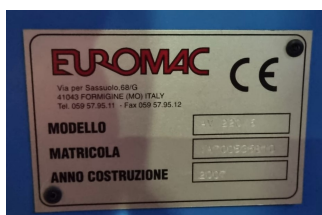

**Scantonatrice Euromac 220 x 6 mm / Notching machine Euromac 220 x 6 mm**

- Make Euromac
- Adjustable angle
- Capacity 220 x 6 mm
- Year 2007 CE
- Macchine as new

---

**SIDICOM**

Sede Amm/Comm.:

Via Bachelet, 20