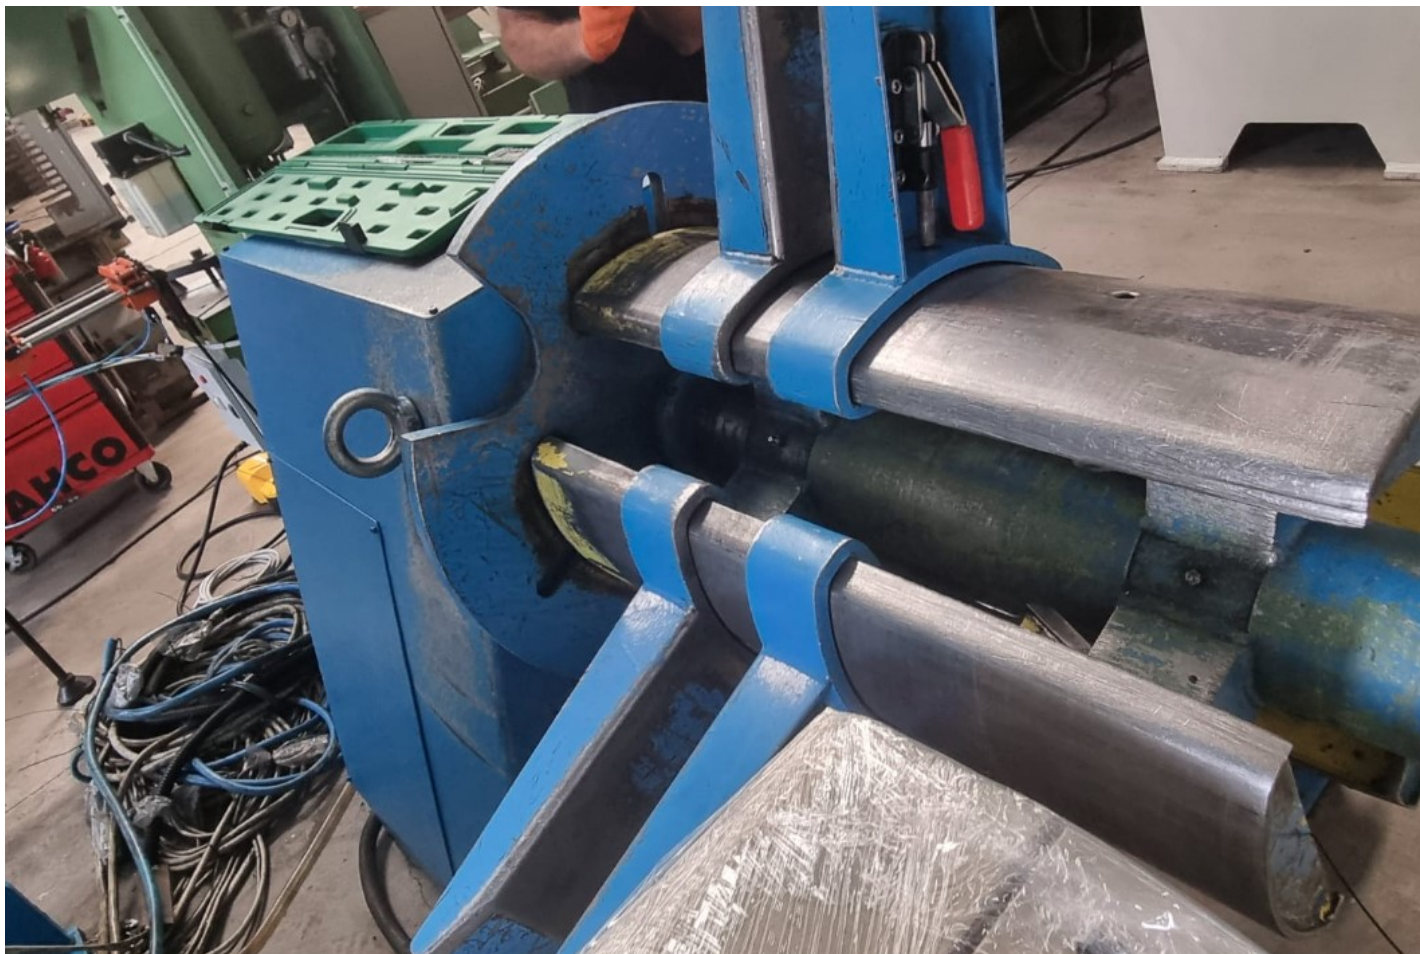

Aspo Camu 650 x 30 qli / Decoiler Camu 650 x 30 qli

- Make Camu
- Type SCI
- Serial number 3539/1
- Motorized
- Hydraulic expansion
- V. 380/Hz 50
- Year 1997 CE

SIDICOM

Sede Amm/Comm.:
Via Bachelet, 20
35010 LIMENA (PD) -ITALY