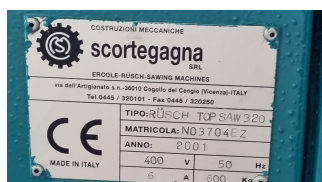

Segatrice RUSCH mod. TOP SAW 320 / Bandsaw RUSCH mod. TOP SAW 320

- Make Rusch
- Type TOP SAW 320
- Bandsaw
- Serial NO3704EZ
- Year 2001 CE

SIDICOM

Sede Amm/Comm.:

Via Bachelet, 20

35010 LIMENA (PD) -ITALY