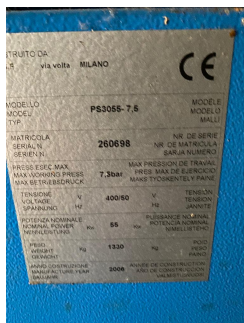

SIDICOM

Sede Amm/Comm.:
Via Bachelet, 20
35010 LIMENA (PD) -ITALY

Sede Amm/Comm.:
Via Bachelet, 20
35010 LIMENA (PD) -ITALY

Tel. +39 049 769998 - Fax. +39 049 767778
www.sidicom.it - email: commerciale@sidicom.it