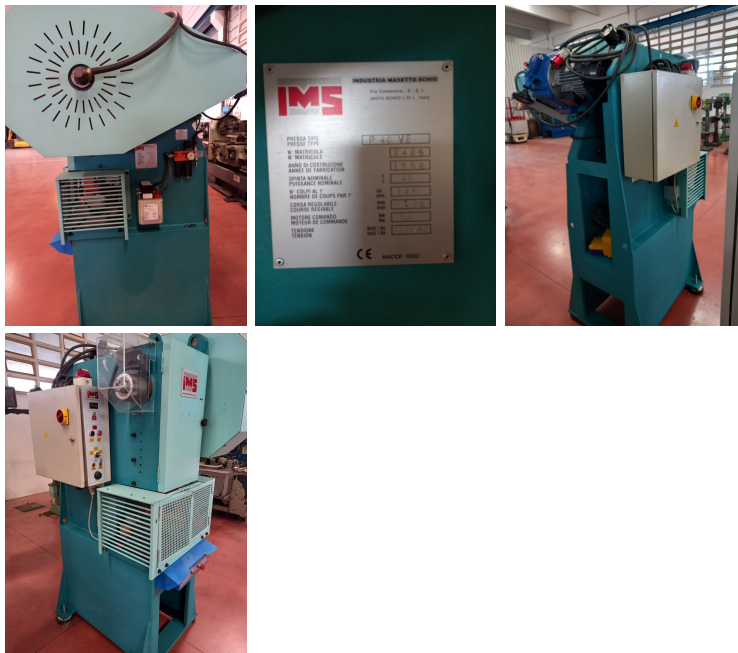

SIDICOM

Sede Amm/Comm.:

Via Bachelet, 20

35010 LIMENA (PD) -ITALY

Sede Amm/Comm.:

Via Bachelet, 20

35010 LIMENA (PD) -ITALY

Tel. +39 049 769998 - Fax. +39 049 767778

www.sidicom.it - email: commerciale@sidicom.it