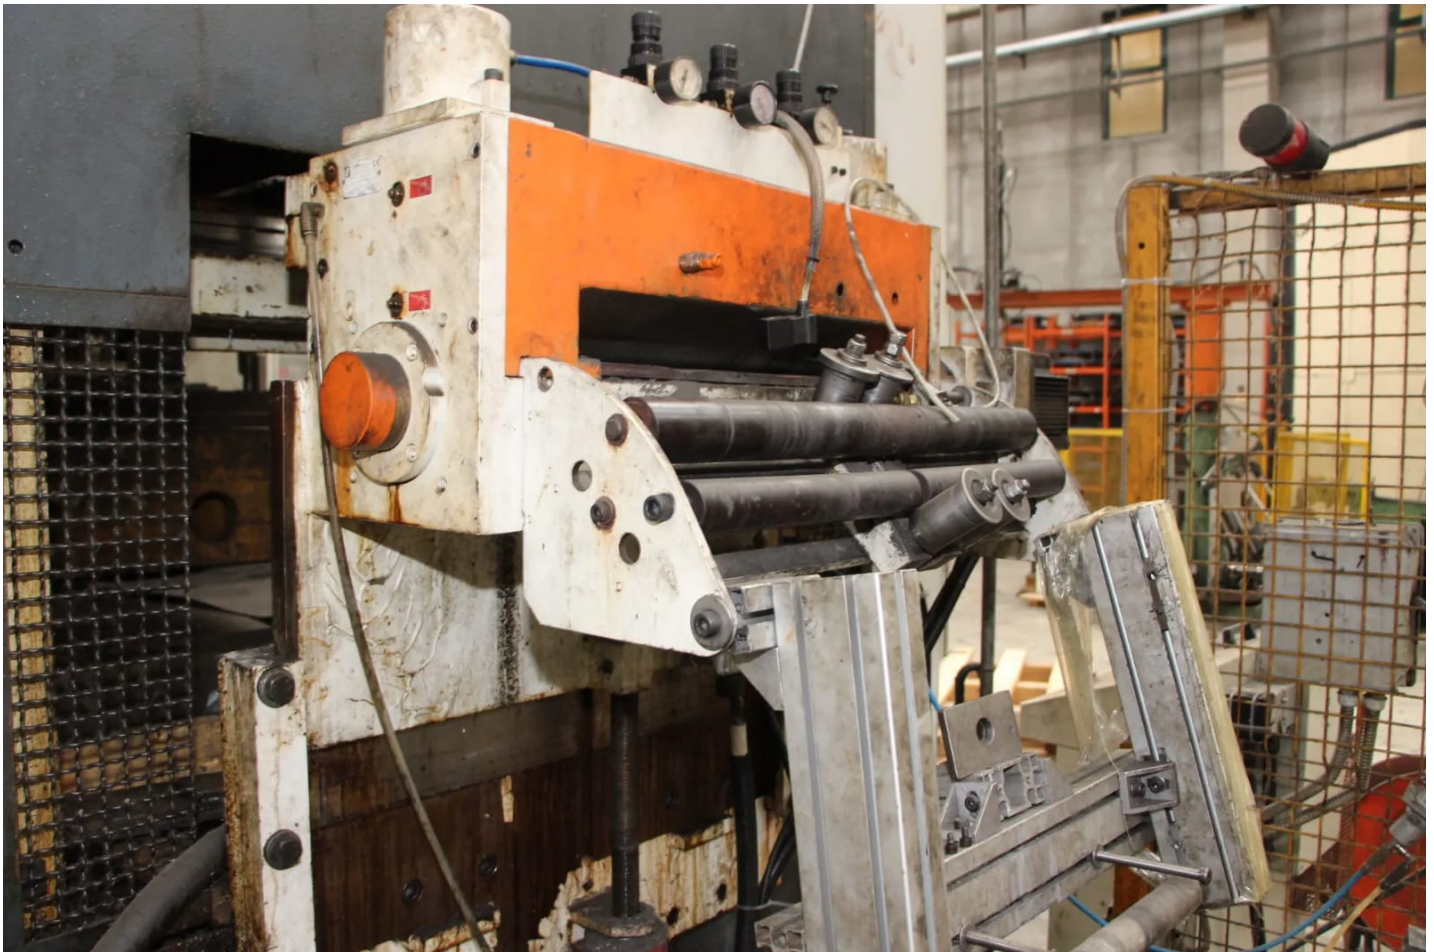

**Alimentatore Elmea 500 x 3 mm / Feeder Elmea 500 x 3 mm**

- Make Elmea
- Type Ma130.3
- Serial 6907
- Weight 350 kg
- With plate for fixing the press
- Year 2007 CE

**SIDICOM**

Sede Amm/Comm.:  
Via Bachelet, 20  
35010 LIMENA (PD) -ITALY