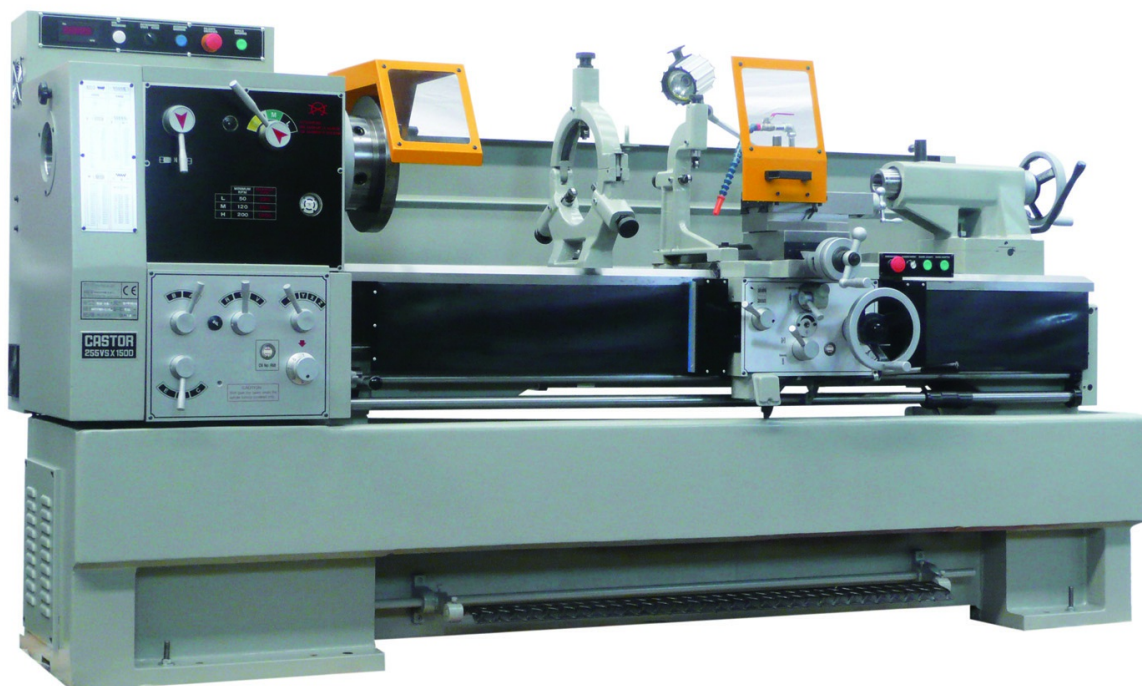

Tornio Castor 255VS-M X 1000/1500/2000/3000 / Lathe Castor 255VS-M X 1000/1500/2000/3000

- Make Castor
- Type 255VS-M X 1000/1500/2000/3000
- Parallel
- New machine

SIDICOM

Sede Amm/Comm.:
Via Bachelet, 20
35010 LIMENA (PD) -ITALY