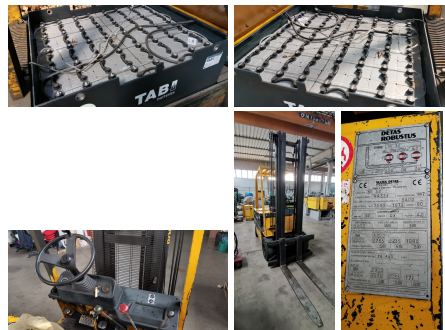

**Carrello Elevatore Robustus 30 Qli / Forklift Crane Robustus 30 Qli**

- Make Robustus
- Capacity 30 qli
- Serial number SE 32
- Lift height 3300 mm
- With new seat
- Weight 3400 kg
- Year 1997

**SIDICOM**