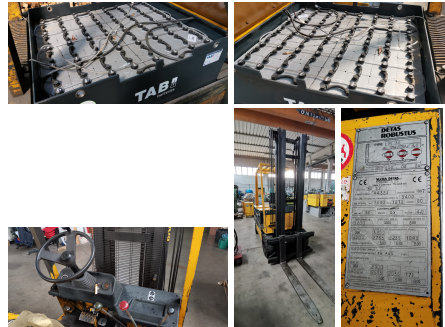

Carrello Elevatore Robustus 30 Qli / Forklift Crane Robustus 30 Qli

- Make Robustus
- Capacity 30 qli
- Serial number SE 32
- Lift height 3300 mm
- With new seat
- Weight 3400 kg
- Year 1997

SIDICOM

Sede Amm/Comm.:
Via Bachelet, 20
35010 LIMENA (PD) -ITALY