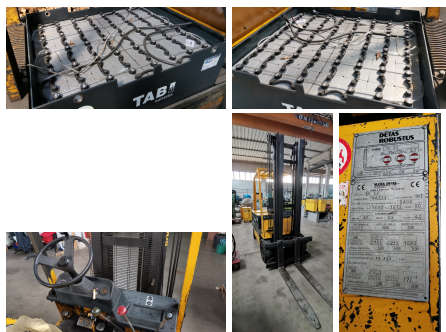

**Carrello Elevatore Robustus 30 Qli / Forklift Crane Robustus 30 Qli**

- Make Robustus
- Capacity 30 qli
- Serial number SE 32
- Lift height 3300 mm
- With new seat
- Weight 3400 kg
- Year 1997

**SIDICOM**