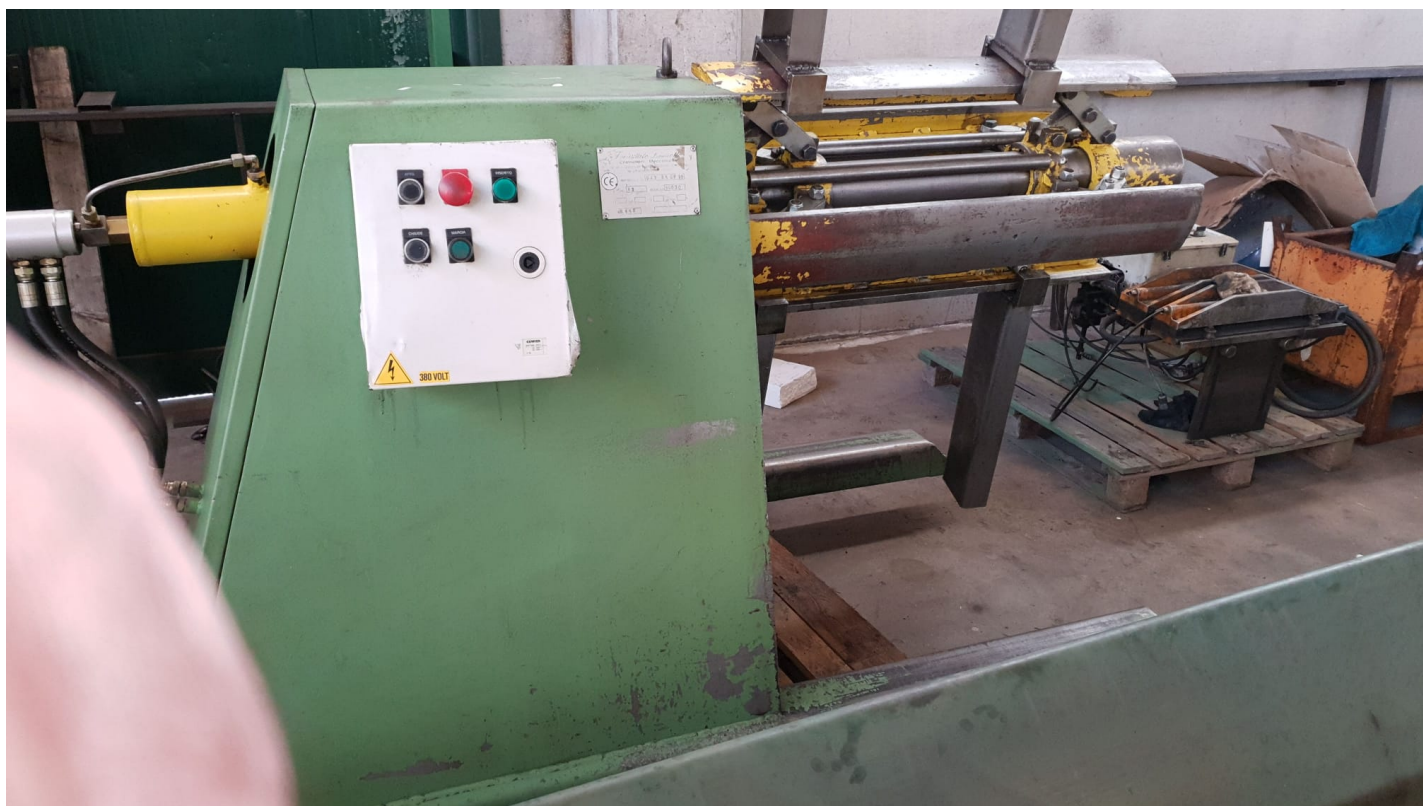

**Aspo Lisciotta 30 qli / Decoiler Lisciotta 30 qli**

- Make Lisciotta
- Capacity 30 qli
- Type AS 80030
- Serial number 043250995
- Width 600 mm
- Hydraulic expansion

**SIDICOM**

Sede Amm/Comm.:

Via Bachelet, 20