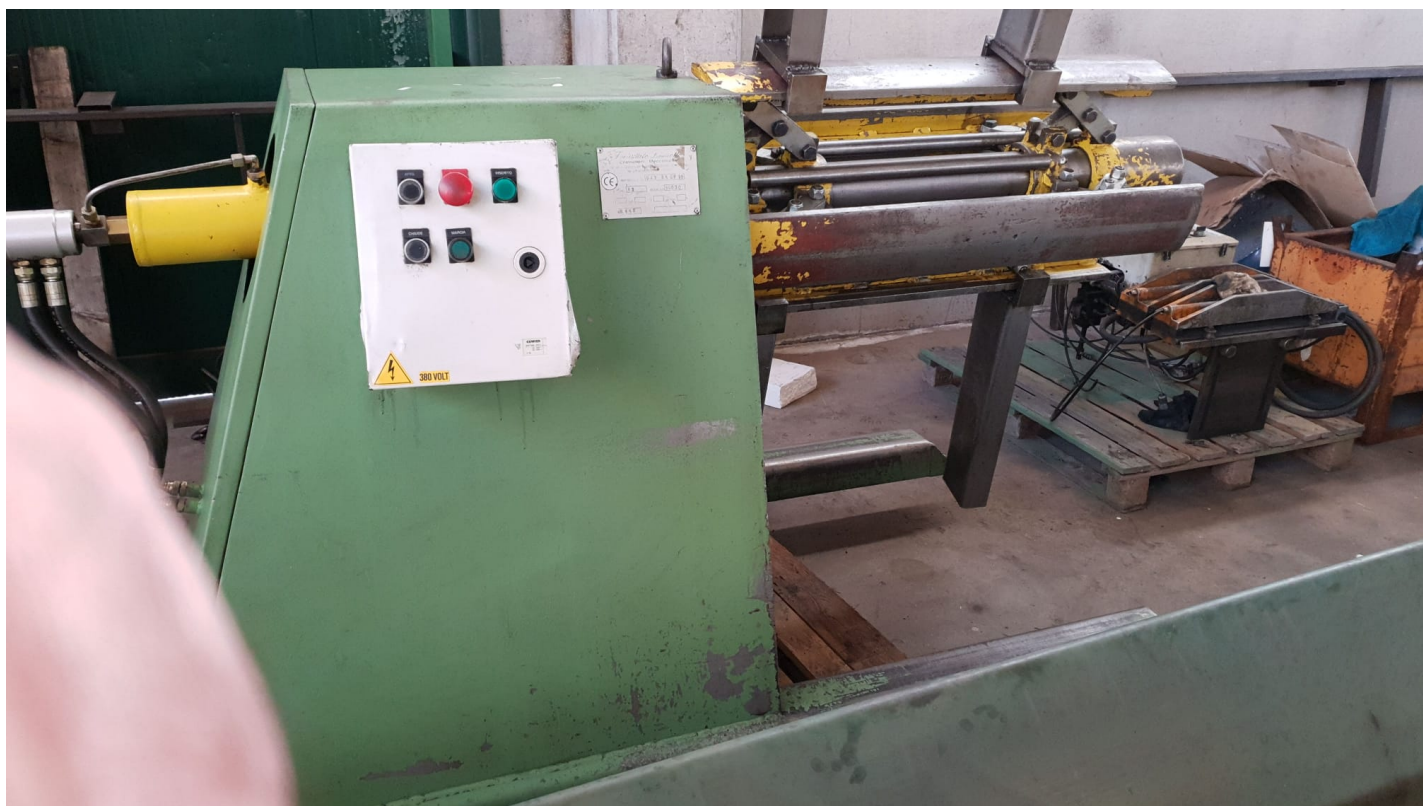

Aspo Lisciotto 30 qli / Decoiler Lisciotto 30 qli

- Make Lisciotto
- Capacity 30 qli
- Type AS 80030
- Serial number 043250995
- Width 600 mm
- Hydraulic expansion

SIDICOM

Sede Amm/Comm.:
Via Bachelet, 20
35010 LIMENA (PD) -ITALY