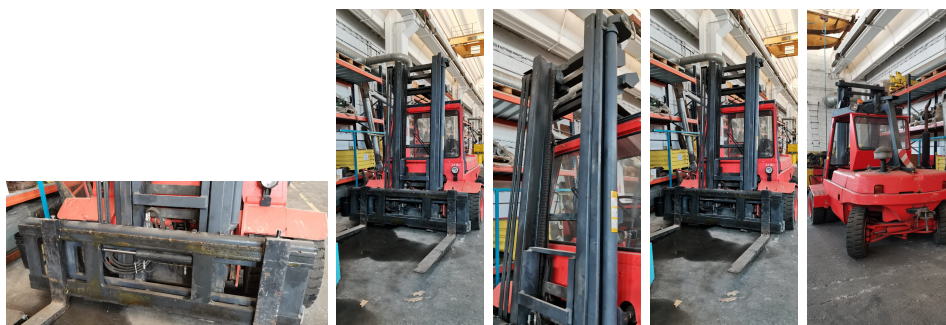

SIDICOM

Sede Amm/Comm.:

Via Bachelet, 20

35010 LIMENA (PD) -ITALY

Sede Amm/Comm.:

Via Bachelet, 20

35010 LIMENA (PD) -ITALY

Tel. +39 049 769998 - Fax. +39 049 767778

www.sidicom.it - email: commerciale@sidicom.it