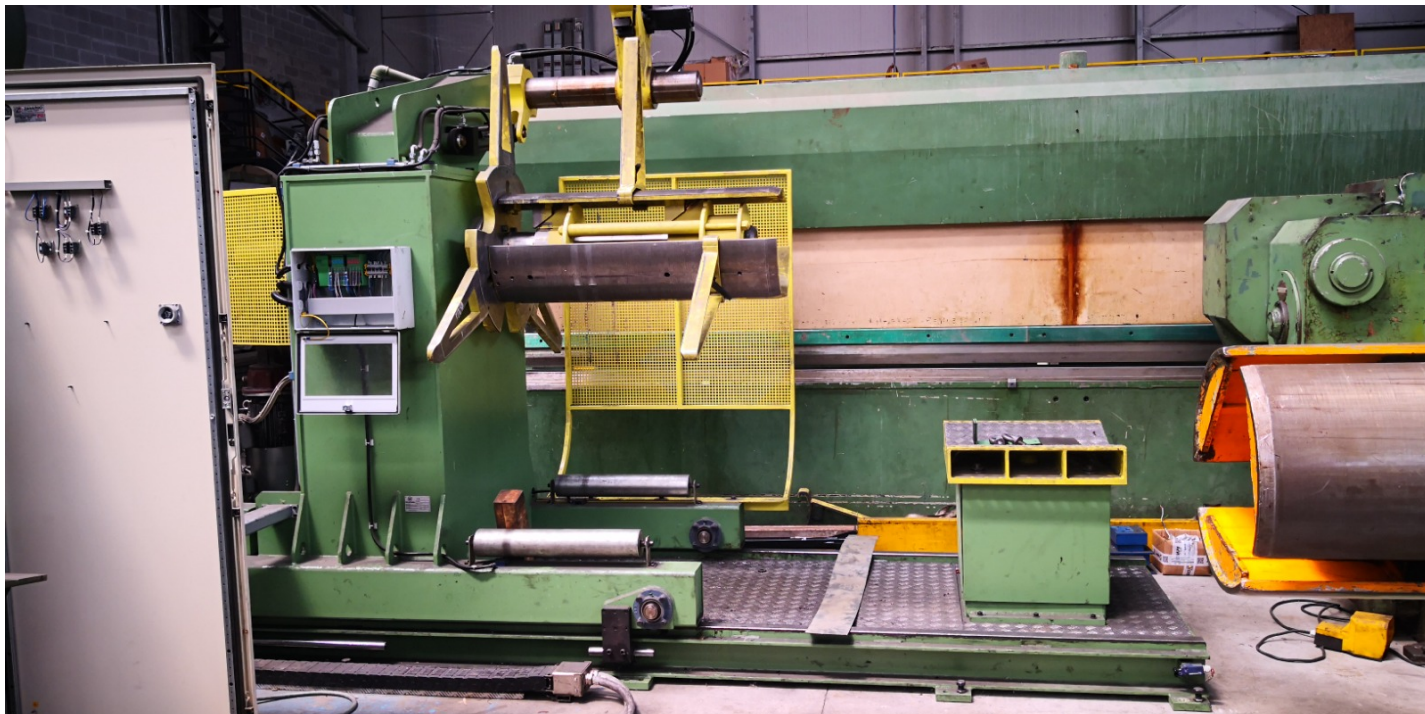

**Linea raddrizza alimentante Millutensil 1000 x 3 mm, Aspo 60 qli / Feeding and straightener line  
Millutensil 1000 x 3 mm**

- Straightener and feeding capacity 1000 x 3 mm
- Pilots opening
- Rolls diameter 63 mm
- Decoiler Millutensil
- Capacity 1000 x 60 qli
- Hydraulic pressure arm
- Loading cradle